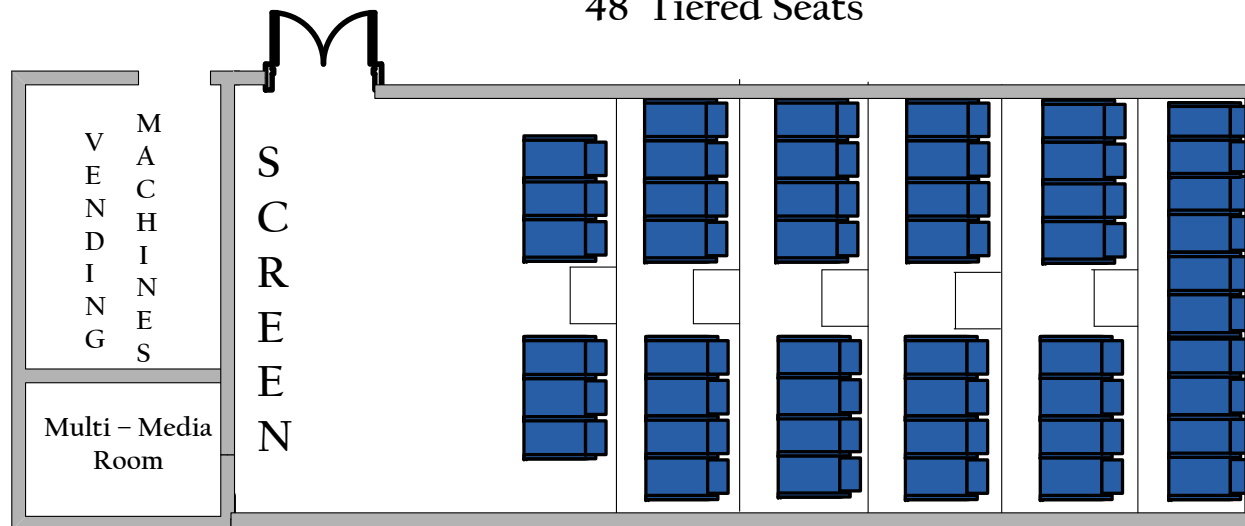

# Movie Theatre 2<sup>nd</sup> Floor

48 Tiered Seats

22'X50'